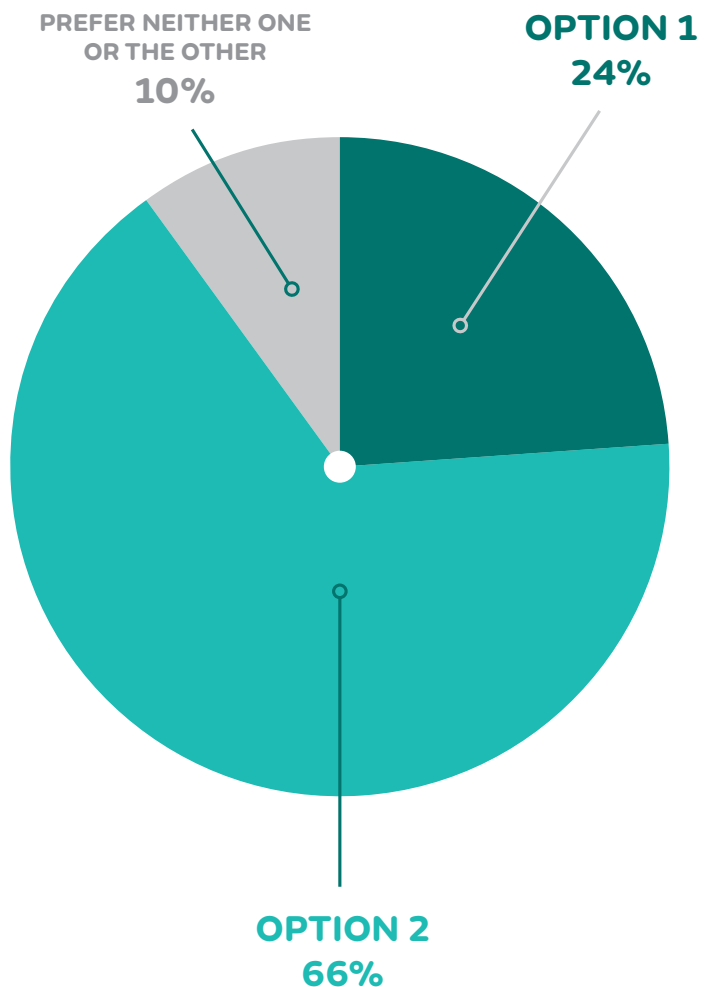

OPTION 2

- Inter-Club competitions to be split into eight equal areas
- The geographic location of clubs to be a factor in determining the areas
- Eight area winners to progress to All-Ireland quarter-finals
- The fact that provincial titles would not be awarded in this format was highlighted

There were 7,130 respondents to the survey and the results were: